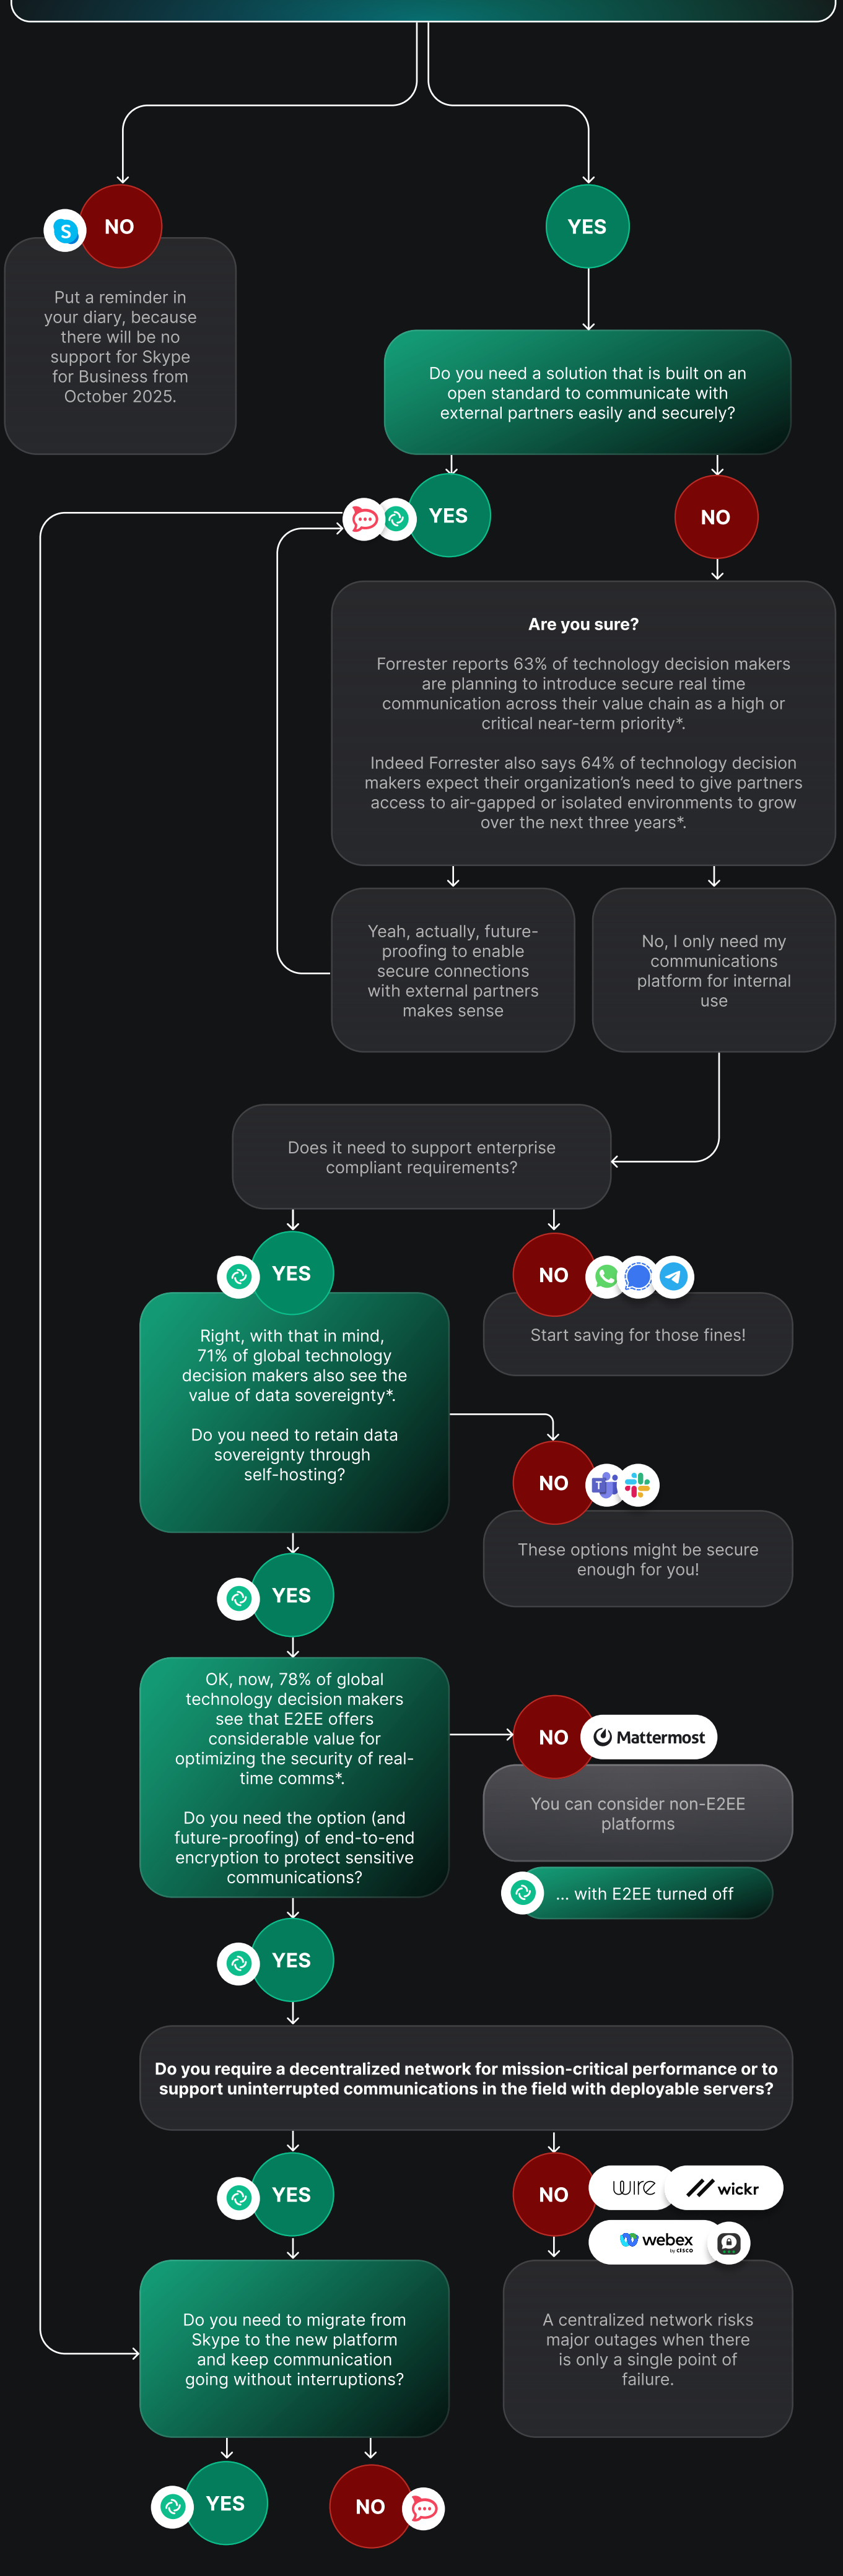

Use our decision making tree to select the right communication platform for your organization.

Some communications options:

Are you looking for a Skype for Business replacement?

*The Future of Secure Communications, a commissioned study conducted by Forrester Consulting on behalf of Element.

Be in your element.

A secure communications platform built around you.

[Request a demo](#)